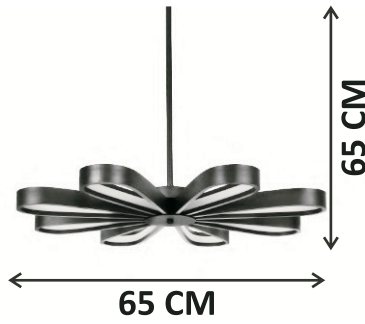

F-6006
112W
CRAFT LINE

520.00 $